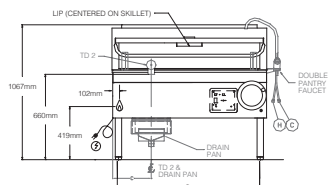

TECHNICAL DATA

External: 1220W x 940D x 1067H mm

Clearance: 153mm Rear, 115mm Right Side (for Faucet)

Power Supply: 1NAC 240V, 1 Phase, 0.83 amp
(1.6m Cable & Plug included) 10A
Gas Consumption: 115mj (NG), 125mj (Propane)

Gas Connection: 3/4"

Capacities (per kettle):
(in 115 gram servings, other sizes may be calculated)
40 gallons / 150 litres - 1280 servings

AGA Approval no.: AGA SC404G

SHIPPING DATA

Shipping Weight: 283 kg
Shipping Dimensions: 1219W x 1473D x 1372H mm

SPECIFICATIONS ARE SUBJECT TO CHANGE WITHOUT NOTICE.

DIMENSIONS

MODEL	A	B	C	G
SGL-40-TR	1220mm	1118mm	308mm	1140mm

NOTE: NON STANDARD ITEMS ARE SHOWN IN GRAY