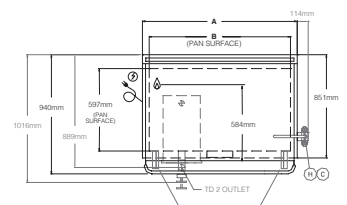

TECHNICAL DATA

External: 1220W x 940D x 1067H mm

Clearance: 153mm Rear, 115mm Right Side (for Faucet)

Power Supply: 1NAC 240V, 1 Phase, 0.83 amp
(1.6m Cable & Plug included) 10A
Gas Consumption: 115mj (NG), 125mj (Propane)

Gas Connection: 3/4"

Capacities (per kettle):
(in 115 gram servings, other sizes may be calculated)
40 gallons / 150 litres - 1280 servings

AGA Approval no.: AGA SC404G

SHIPPING DATA

Shipping Weight: 283 kg
Shipping Dimensions: 1219W x 1473D x 1372H mm

SPECIFICATIONS ARE SUBJECT TO CHANGE WITHOUT NOTICE.

DIMENSIONS

MODEL	A	B	C	G
SGL-40-TR	1220mm	1118mm	308mm	1140mm

NOTE: NON STANDARD ITEMS ARE SHOWN IN GRAY