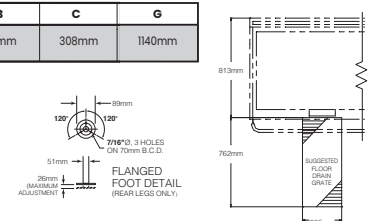

TECHNICAL DATA

External: 1220W x 940D x 1067H mm

Clearance: 153mm Rear, 115mm Right Side (for Faucet)

Power Supply: 1NAC 240V, 1 Phase, 0.83 amp
(1.6m Cable & Plug included) 10A
Gas Consumption: 115mj (NG), 125mj (Propane)

Gas Connection: 3/4"

Capacities (per kettle):
(in 115 gram servings, other sizes may be calculated)
40 gallons / 150 litres - 1280 servings

AGA Approval no.: AGA SC404G

SHIPPING DATA

Shipping Weight: 283 kg
Shipping Dimensions: 1219W x 1473D x 1372H mm

SPECIFICATIONS ARE SUBJECT TO CHANGE WITHOUT NOTICE.

DIMENSIONS

MODEL	A	B	C	G
SGL-40-TR	1220mm	1118mm	308mm	1140mm

NOTE: NON STANDARD ITEMS ARE SHOWN IN GRAY