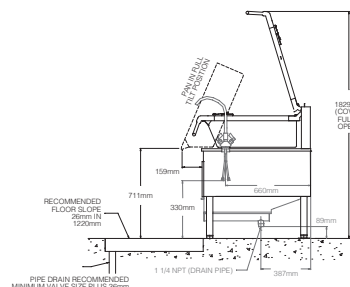

TECHNICAL DATA

External: 1220W x 940D x 1067H mm

Clearance: 153mm Rear, 115mm Right Side (for Faucet)

Power Supply: 1NAC 240V, 1 Phase, 0.83 amp
(1.6m Cable & Plug included) 10A
Gas Consumption: 115mj (NG), 125mj (Propane)

Gas Connection: 3/4"

Capacities (per kettle):
(in 115 gram servings, other sizes may be calculated)
40 gallons / 150 litres - 1280 servings

AGA Approval no.: AGA SC404G

SHIPPING DATA

Shipping Weight: 283 kg
Shipping Dimensions: 1219W x 1473D x 1372H mm

SPECIFICATIONS ARE SUBJECT TO CHANGE WITHOUT NOTICE.

DIMENSIONS

MODEL	A	B	C	G
SGL-40-TR	1220mm	1118mm	308mm	1140mm

NOTE: NON STANDARD ITEMS ARE SHOWN IN GRAY