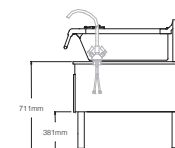

TECHNICAL DATA

External: 1220W x 940D x 1067H mm

Clearance: 153mm Rear, 115mm Right Side (for Faucet)

Power Supply: 1NAC 240V, 1 Phase, 0.83 amp
(1.6m Cable & Plug included) 10A
Gas Consumption: 115mj (NG), 125mj (Propane)

Gas Connection: 3/4"

Capacities (per kettle):
(in 115 gram servings, other sizes may be calculated)
40 gallons / 150 litres - 1280 servings

AGA Approval no.: AGA SC404G

SHIPPING DATA

Shipping Weight: 283 kg
Shipping Dimensions: 1219W x 1473D x 1372H mm

SPECIFICATIONS ARE SUBJECT TO CHANGE WITHOUT NOTICE.

DIMENSIONS

MODEL	A	B	C	G
SGL-40-TR	1220mm	1118mm	308mm	1140mm

NOTE: NON STANDARD ITEMS ARE SHOWN IN GRAY