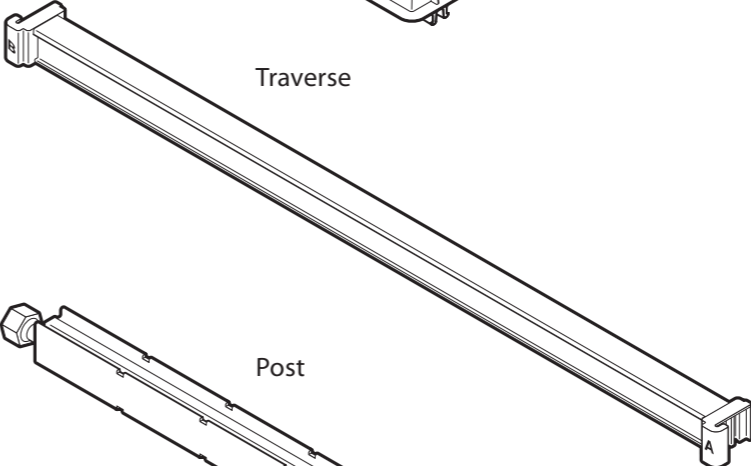

# Camshelving® Basics Series

Post Connector Collar Wedges

Traverse Dovetails

OPTIONAL ACCESSORIES

Traverse Corner Connectors

TOOLS REQUIRED

Prior to loading, adjust all of the leveling feet so the unit sits flat on the floor surface.