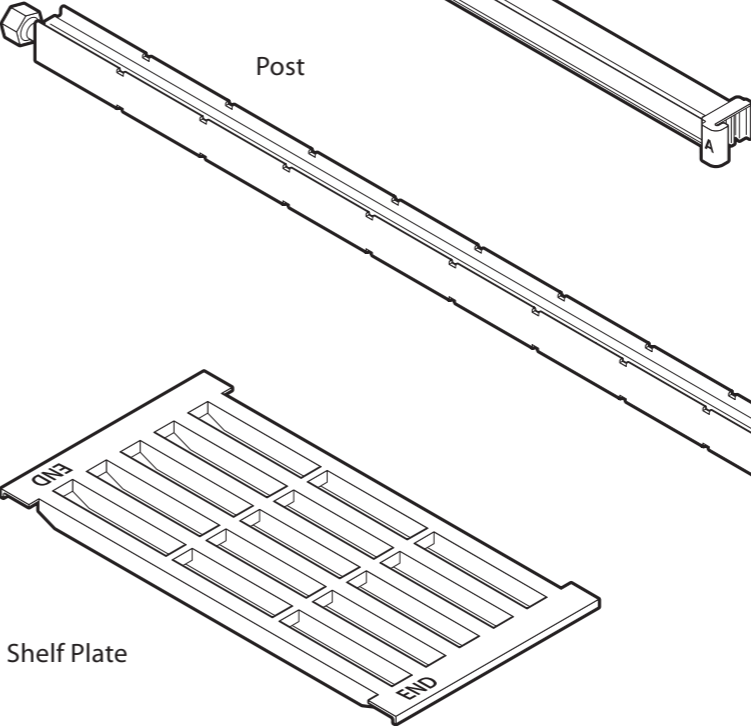

# Camshelving® Basics Series

Post Connector Collar Wedges

Traverse Dovetails

OPTIONAL ACCESSORIES

Traverse Corner Connectors

TOOLS REQUIRED

Prior to loading, adjust all of the leveling feet so the unit sits flat on the floor surface.