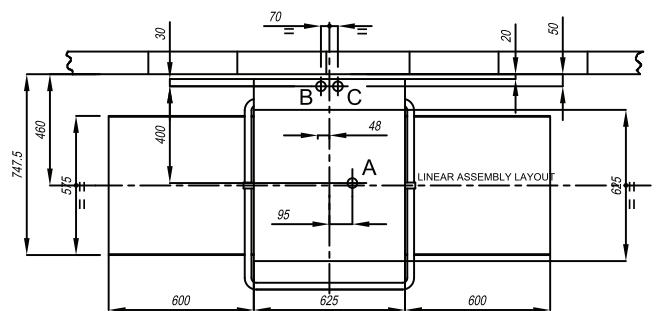

TECHNICAL DATA

Energy Consumption: 7.7kW

Water Temp. Supply: 45° - 55°C

Water Connection: 2-4 bar, 3/4"

Tanks Drain: 50mm

Water Consumption: 2.5L per cycle / rack

Noise: 65-67 dBA

Weight: 114 kg

Control Panel: Digital