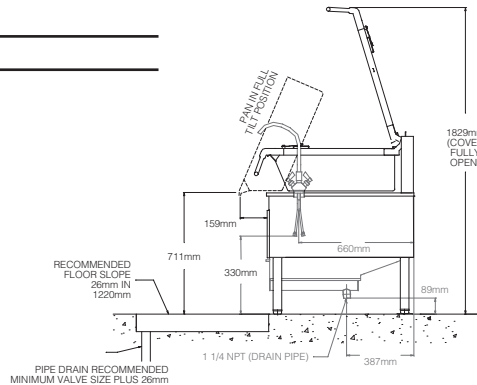

DIMENSIONS

MODEL	A	B	C	G
SGL-40-TR	1220mm	1118mm	308mm	1140mm

TECHNICAL DATA

External: 1220W x 940D x 1067H mm
 Clearance: 153mm Rear, 115mm Right Side (for Faucet)
 Power Supply: 1NAC 240V, 1 Phase, 0.83 amp (1.6m Cable & Plug included)
 Gas Consumption: 115mj (NG), 125mj (Propane)
 Gas Connection: 3/4"

Capacities (per kettle):
 (in 115 gram servings, other sizes may be calculated)
 40 gallons / 150 litres - 1280 servings

AGA Approval no.: AGA SC404G

SHIPPING DATA

Shipping Weight: 283 kg
 Shipping Dimensions: 1219W x 1473D x 1372H mm

SPECIFICATIONS ARE SUBJECT TO CHANGE WITHOUT NOTICE.

CODING GUIDE FOR OPTIONS

- OPT5 Power Tilt
 - OPT10 Sliding Drain Drawer
- *add OPT suffix to product code.

NOTE: NON STANDARD ITEMS ARE SHOWN IN GRAY