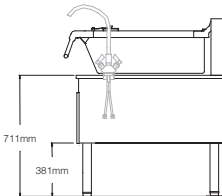

DIMENSIONS

MODEL	A	B	C	G
SGL-40-TR	1220mm	1118mm	308mm	1140mm

TECHNICAL DATA

External: 1220W x 940D x 1067H mm
 Clearance: 153mm Rear, 115mm Right Side (for Faucet)
 Power Supply: 1NAC 240V, 1 Phase, 0.83 amp (1.6m Cable & Plug included)
 Gas Consumption: 115mj (NG), 125mj (Propane)
 Gas Connection: 3/4"

Capacities (per kettle):
 (in 115 gram servings, other sizes may be calculated)
 40 gallons / 150 litres - 1280 servings

AGA Approval no.: AGA SC404G

SHIPPING DATA

Shipping Weight: 283 kg
 Shipping Dimensions: 1219W x 1473D x 1372H mm

SPECIFICATIONS ARE SUBJECT TO CHANGE WITHOUT NOTICE.

CODING GUIDE FOR OPTIONS

- OPT5 Power Tilt
 - OPT10 Sliding Drain Drawer
- *add OPT suffix to product code.

NOTE: NON STANDARD ITEMS ARE SHOWN IN GRAY