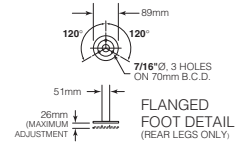

Tilting bratt pan, Durapan gas open base. 150 litre capacity.

STANDARD FEATURES

- Anti-Splash Pouring Lip
- Electronic Spark Ignition
- All Controls are serviceable from the front of the unit
- High Limit Safety Device set at 246°C
- Stainless Steel Clad 16mm Cooking Surface Guaranteed against warping
- Stainless Steel Coved Cornered Pans with Litre Markings
- All Stainless Steel Construction for durability and easy cleaning
- Adjustable, Electronic Thermostat controls temperature from 37°C to 218°C
- High Efficiency Heating System with even heat distribution
- Fast Heat-Up and Recovery Time-Preheats in 11 minutes, full capacity from cold to boiling in 60 minutes
- Spring Assist Cover with Adjustable Vent and Full Width Handle
- On/Off Switch, Thermostat Knob and Pilots, recessed to avoid breakage
- Four Stainless Steel, Level adjustable feet, rear flanged for bolting
- Two pilot lights; Green = Power on, Amber = Temperature Cycling
- Splash Proof Controls and Water Tight Electrical Connections

DIMENSIONS

MODEL	A	B	C	G
SGL-40-TR	1220mm	1118mm	308mm	1140mm

TECHNICAL DATA

External: 1220W x 940D x 1067H mm
 Clearance: 153mm Rear, 115mm Right Side (for Faucet)
 Power Supply: 1NAC 240V, 1 Phase, 0.83 amp (1.6m Cable & Plug included)
 Gas Consumption: 115mj (NG), 125mj (Propane)
 Gas Connection: 3/4"

Capacities (per kettle):
 (in 115 gram servings, other sizes may be calculated)
 40 gallons / 150 litres - 1280 servings

AGA Approval no.: AGA SC404G

SHIPPING DATA

Shipping Weight: 283 kg
 Shipping Dimensions: 1219W x 1473D x 1372H mm