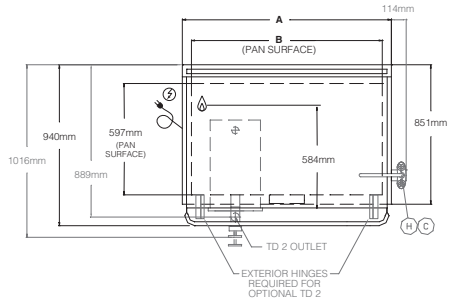

DIMENSIONS

MODEL	A	B	C	G
SGL-40-TR	1220mm	1118mm	308mm	1140mm

TECHNICAL DATA

External: 1220W x 940D x 1067H mm
 Clearance: 153mm Rear, 115mm Right Side (for Faucet)
 Power Supply: 1NAC 240V, 1 Phase, 0.83 amp (1.6m Cable & Plug included)
 Gas Consumption: 115mj (NG), 125mj (Propane)
 Gas Connection: 3/4"

Capacities (per kettle):
 (in 115 gram servings, other sizes may be calculated)
 40 gallons / 150 litres - 1280 servings

AGA Approval no.: AGA SC404G

SHIPPING DATA

Shipping Weight: 283 kg
 Shipping Dimensions: 1219W x 1473D x 1372H mm

SPECIFICATIONS ARE SUBJECT TO CHANGE WITHOUT NOTICE.

CODING GUIDE FOR OPTIONS

- OPT5 Power Tilt
 - OPT10 Sliding Drain Drawer
- *add OPT suffix to product code.

NOTE: NON STANDARD ITEMS ARE SHOWN IN GRAY