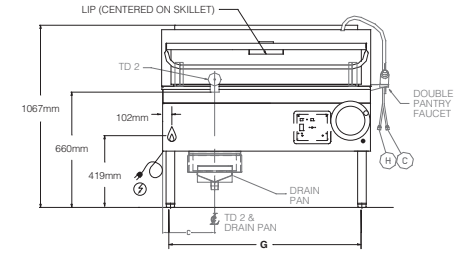

DIMENSIONS

MODEL	A	B	C	G
SGL-40-TR	1220mm	1118mm	308mm	1140mm

TECHNICAL DATA

External: 1220W x 940D x 1067H mm
 Clearance: 153mm Rear, 115mm Right Side (for Faucet)
 Power Supply: 1NAC 240V, 1 Phase, 0.83 amp (1.6m Cable & Plug included)
 Gas Consumption: 115mj (NG), 125mj (Propane)
 Gas Connection: 3/4"

Capacities (per kettle):
 (in 115 gram servings, other sizes may be calculated)
 40 gallons / 150 litres - 1280 servings

AGA Approval no.: AGA SC404G

SHIPPING DATA

Shipping Weight: 283 kg
 Shipping Dimensions: 1219W x 1473D x 1372H mm

SPECIFICATIONS ARE SUBJECT TO CHANGE WITHOUT NOTICE.

CODING GUIDE FOR OPTIONS

- OPT5 Power Tilt
 - OPT10 Sliding Drain Drawer
- *add OPT suffix to product code.

NOTE: NON STANDARD ITEMS ARE SHOWN IN GRAY