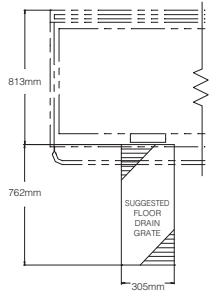

Tilting bratt pan, Durapan gas open base. 150 litre capacity.

STANDARD FEATURES

- Anti-Splash Pouring Lip
- Electronic Spark Ignition
- All Controls are serviceable from the front of the unit
- High Limit Safety Device set at 246°C
- Stainless Steel Clad 16mm Cooking Surface Guaranteed against warping
- Stainless Steel Coved Cornered Pans with Litre Markings
- All Stainless Steel Construction for durability and easy cleaning
- Adjustable, Electronic Thermostat controls temperature from 37°C to 218°C
- High Efficiency Heating System with even heat distribution
- Fast Heat-Up and Recovery Time-Preheats in 11 minutes, full capacity from cold to boiling in 60 minutes
- Spring Assist Cover with Adjustable Vent and Full Width Handle
- On/Off Switch, Thermostat Knob and Pilots, recessed to avoid breakage
- Four Stainless Steel, Level adjustable feet, rear flanged for bolting
- Two pilot lights; Green = Power on, Amber = Temperature Cycling
- Splash Proof Controls and Water Tight Electrical Connections

OPTIONAL FEATURES

- Power Tilt with Hand Tilt Override (PT1)
- Food Strainers for pouring spout (FS)
- Vegetable Steamers (VS)
- Poaching Pans (PP)
- Sliding Drain Drawer with Splash Screen (SLD)
- Double or Single Pantry Faucet (SPK14, DPK14), includes Faucet Mounting Bracket
- Tangent draw-off valve 51mm (TD2SK)

DIMENSIONS

MODEL	A	B	C	G
SGL-40-TR	1220mm	1118mm	308mm	1140mm

TECHNICAL DATA

External: 1220W x 940D x 1067H mm
 Clearance: 153mm Rear, 115mm Right Side (for Faucet)
 Power Supply: 1NAC 240V, 1 Phase, 0.83 amp (1.6m Cable & Plug included)
 Gas Consumption: 115mj (NG), 125mj (Propane)
 Gas Connection: 3/4"

Capacities (per kettle):
 (in 115 gram servings, other sizes may be calculated)
 40 gallons / 150 litres - 1280 servings

AGA Approval no.: AGA SC404G

SHIPPING DATA

Shipping Weight: 283 kg
 Shipping Dimensions: 1219W x 1473D x 1372H mm